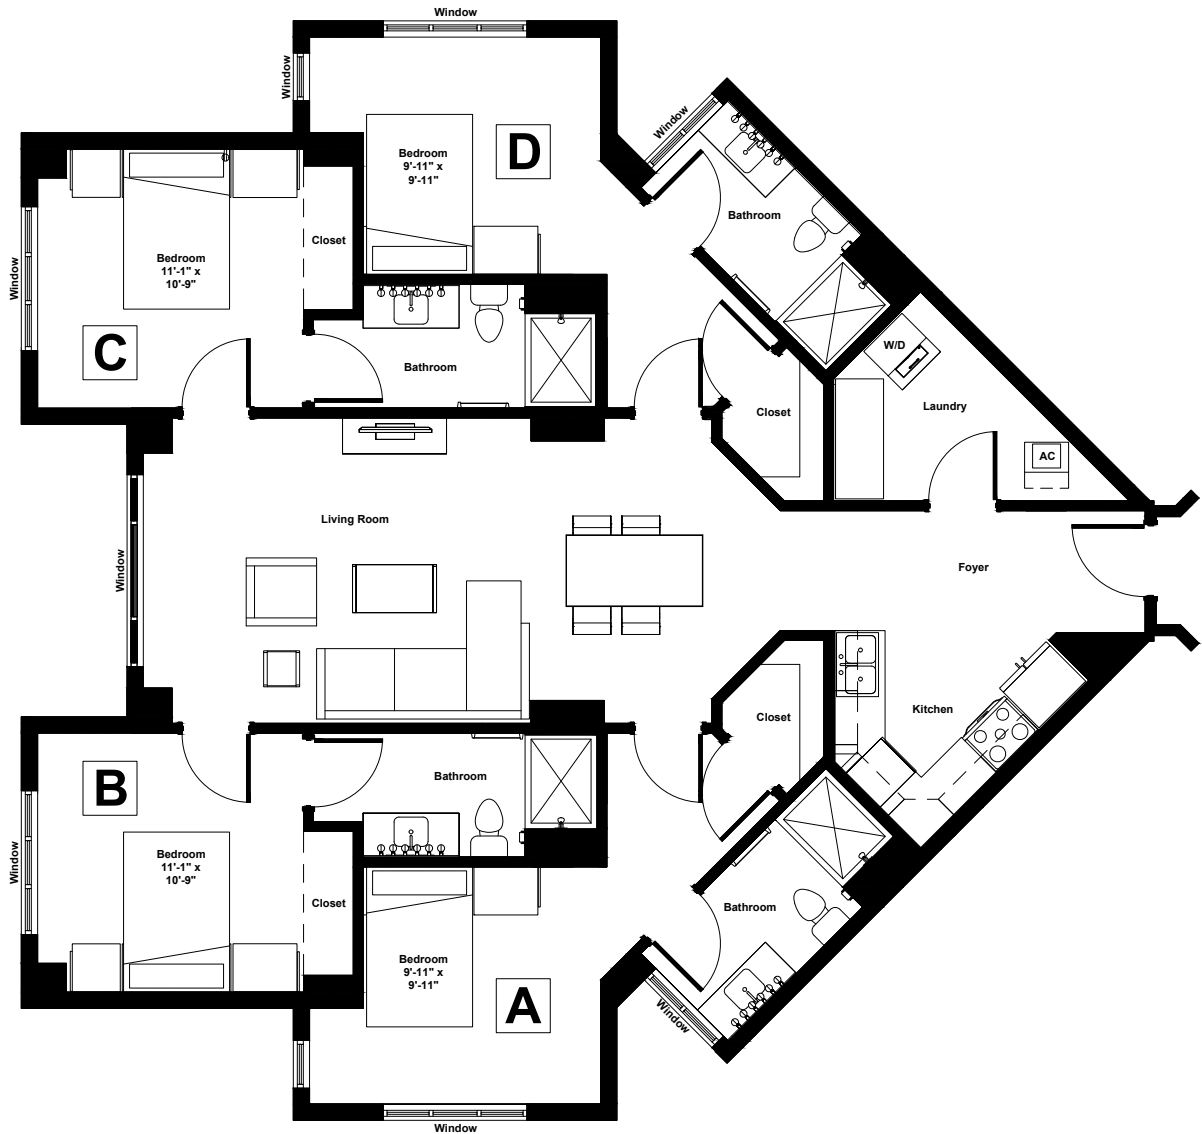

INSIDE CORNER UNIT

1,393 SQ. FEET

Lakeside Neighborhood • rollins.college/lakeside

About the unit

This floor plan includes two shared bedrooms and four private bathrooms. At 1,393 square feet, it is the second largest of the three units.

- Stand-up shower
- Sink
- Shower rod and curtain
- LED-backlit mirror
- Toilet

Living Rooms

Each living room will come furnished with the following:

- Wall-mounted 60-inch TV
- Coffee table
- Couch
- Media table
- Chair
- Window blinds

OUTSIDE CORNER UNIT

1,410 SQ. FEET

Lakeside Neighborhood • rollins.college/lakeside

About the unit

This floor plan includes four private bedrooms and four private bathrooms. At 1,410 square feet, it is the largest of the three units.

- Stand-up shower
- Shower rod and curtain
- Toilet
- Sink
- LED-backlit mirror

Living Rooms

Each living room will come furnished with the following:

- Wall-mounted 60-inch TV
- Couch
- Chair
- Coffee table
- Media table
- Window blinds