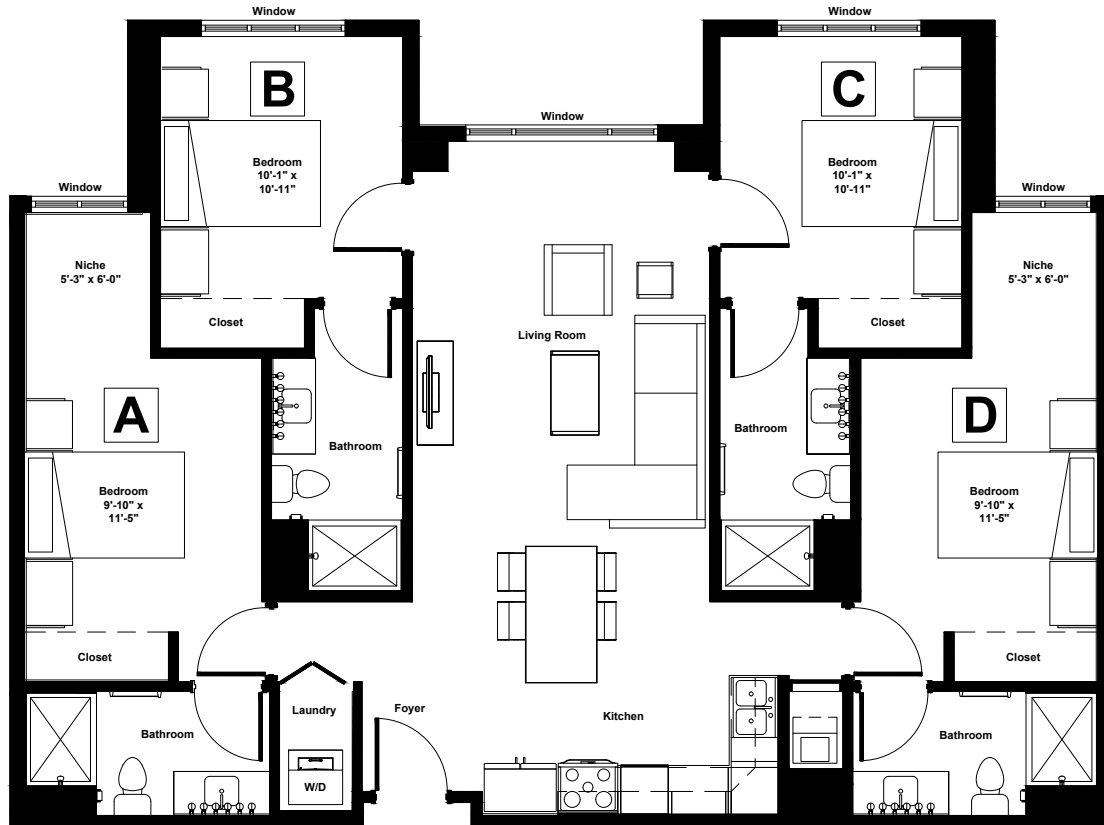

INSIDE CORNER UNIT

1,393 SQ. FEET

Lakeside Neighborhood • rollins.college/lakeside

About the unit

This floor plan includes two shared bedrooms and four private bathrooms. At 1,393 square feet, it is the second largest of the three units.

OUTSIDE CORNER UNIT

1,410 SQ. FEET

Lakeside Neighborhood • rollins.college/lakeside

About the unit

This floor plan includes four private bedrooms and four private bathrooms. At 1,410 square feet, it is the largest of the three units.

- Stand-up shower
- Shower rod and curtain
- Toilet
- Sink
- LED-backlit mirror

Living Rooms

Each living room will come furnished with the following:

- Wall-mounted 60-inch TV
- Couch
- Chair
- Coffee table
- Media table
- Window blinds

STANDARD UNIT

1,284 SQ. FEET

Lakeside Neighborhood • rollins.college/lakeside

About the unit

The floor plan of the 1,284-square-foot standard unit includes four private bedrooms and four private bathrooms.