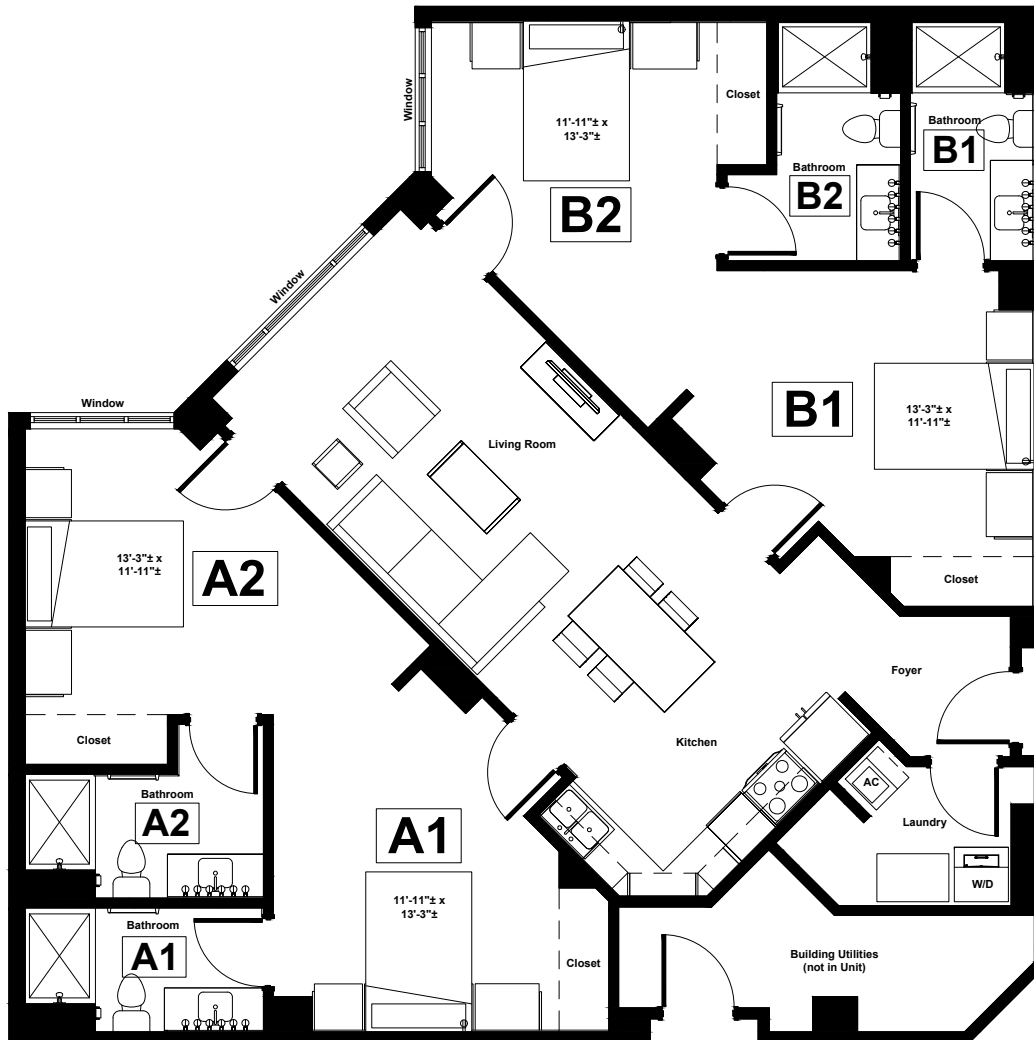

INSIDE CORNER UNIT

1,393 SQ. FEET

Lakeside Neighborhood • rollins.college/lakeside

About the unit

This floor plan includes two shared bedrooms and four private bathrooms. At 1,393 square feet, it is the second largest of the three units.

- Stand-up shower
- Sink
- Shower rod and curtain
- LED-backlit mirror
- Toilet

Living Rooms

Each living room will come furnished with the following:

- Wall-mounted 60-inch TV
- Coffee table
- Couch
- Media table
- Chair
- Window blinds

OUTSIDE CORNER UNIT

1,410 SQ. FEET

Lakeside Neighborhood • rollins.college/lakeside

About the unit

This floor plan includes four private bedrooms and four private bathrooms. At 1,410 square feet, it is the largest of the three units.

- Stand-up shower
- Shower rod and curtain
- Toilet
- Sink
- LED-backlit mirror

Living Rooms

Each living room will come furnished with the following:

- Wall-mounted 60-inch TV
- Couch
- Chair
- Coffee table
- Media table
- Window blinds